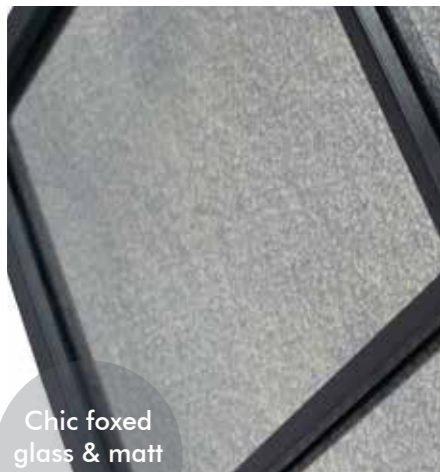

Chic foxed glass & matt black metal