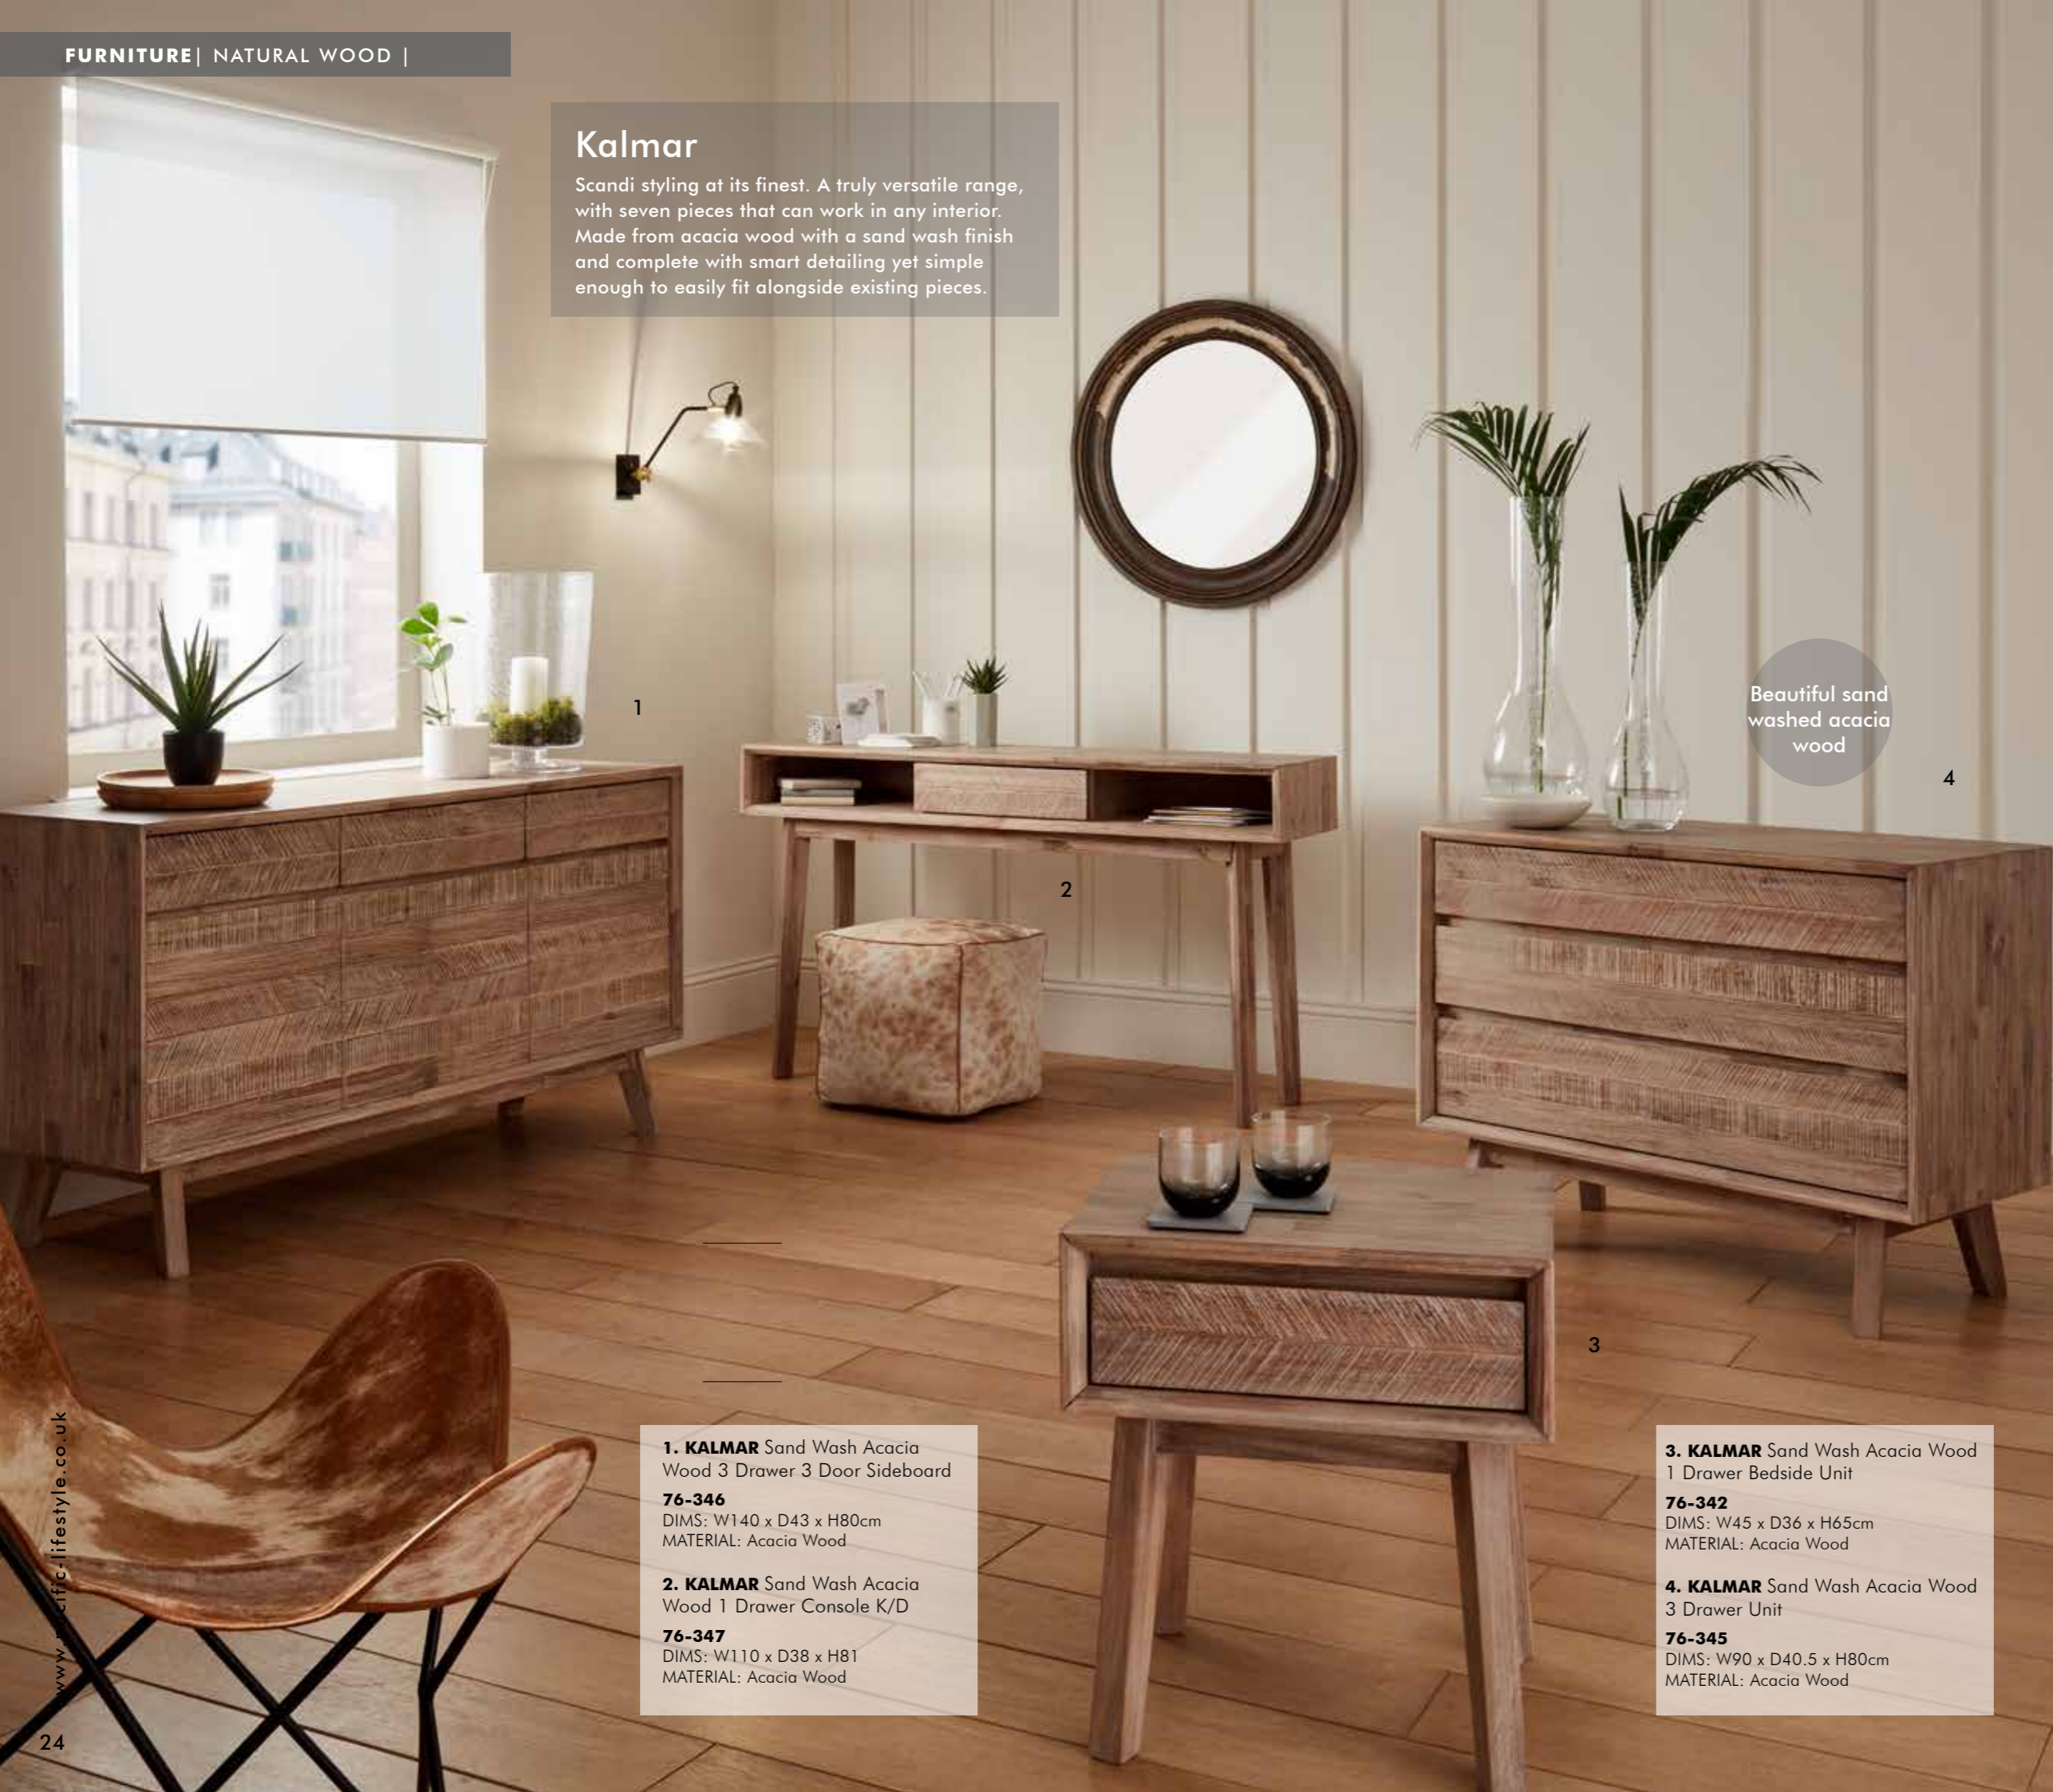

Internal images available on the website

2

2. MARCA Acacia Wood 2 Door Bar Cabinet
76-493
DIMS: W100 x D45 x H128cm
MATERIAL: Acacia Wood & Metal

Kalmar

Scandi styling at its finest. A truly versatile range, with seven pieces that can work in any interior. Made from acacia wood with a sand wash finish and complete with smart detailing yet simple enough to easily fit alongside existing pieces.