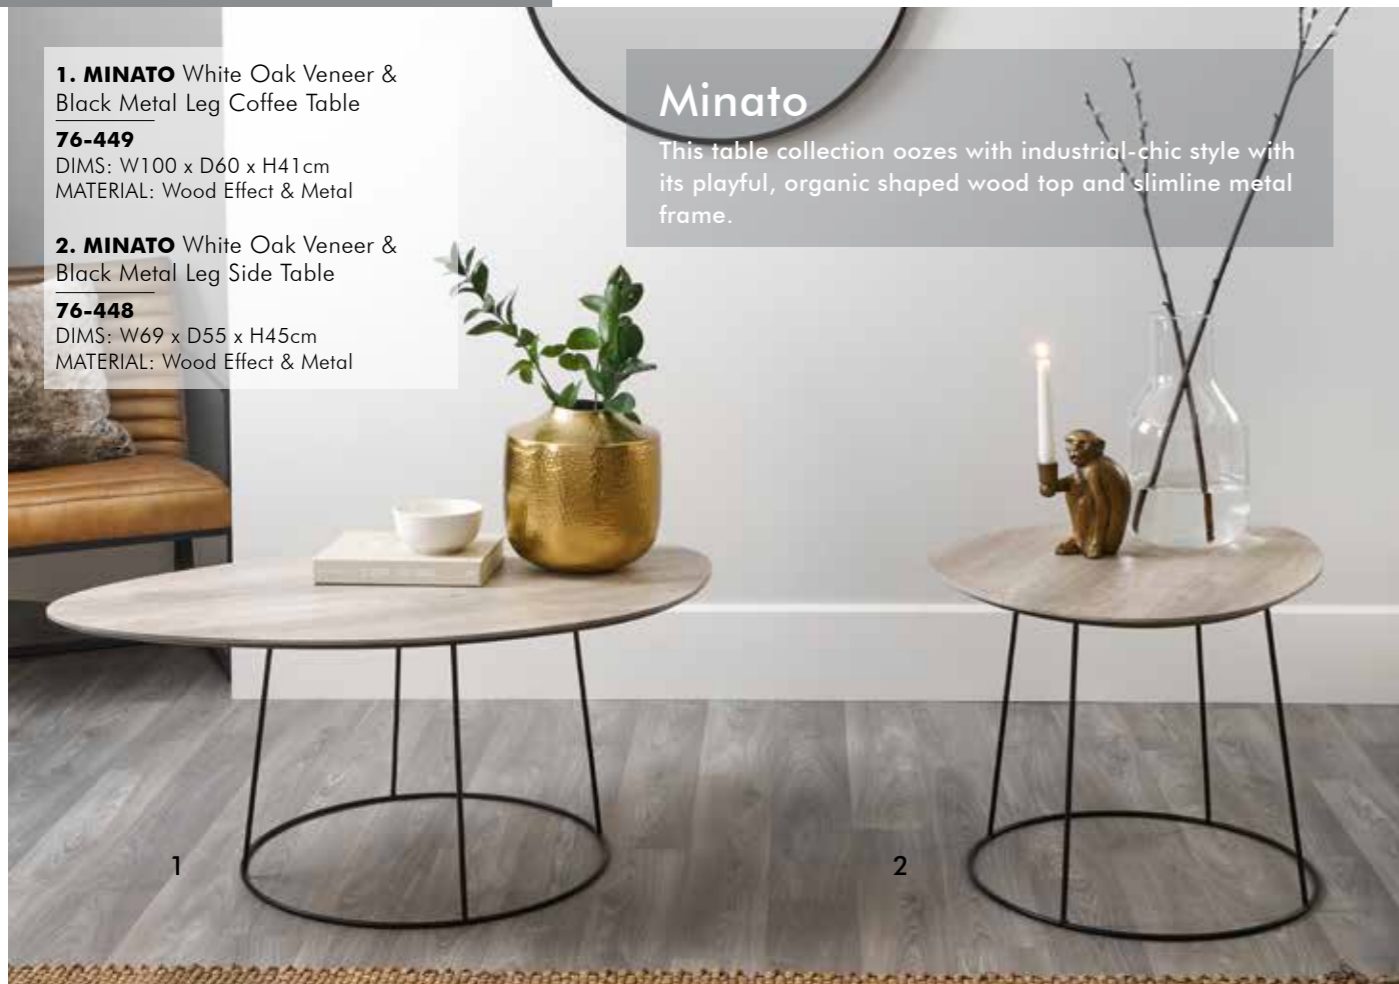

1. MINATO White Oak Veneer & Black Metal Leg Coffee Table

76-449
DIMS: W100 x D60 x H41cm
MATERIAL: Wood Effect & Metal

2. MINATO White Oak Veneer & Black Metal Leg Side Table

76-448
DIMS: W69 x D55 x H45cm
MATERIAL: Wood Effect & Metal

Minato

This table collection oozes with industrial-chic style with its playful, organic shaped wood top and slimline metal frame.