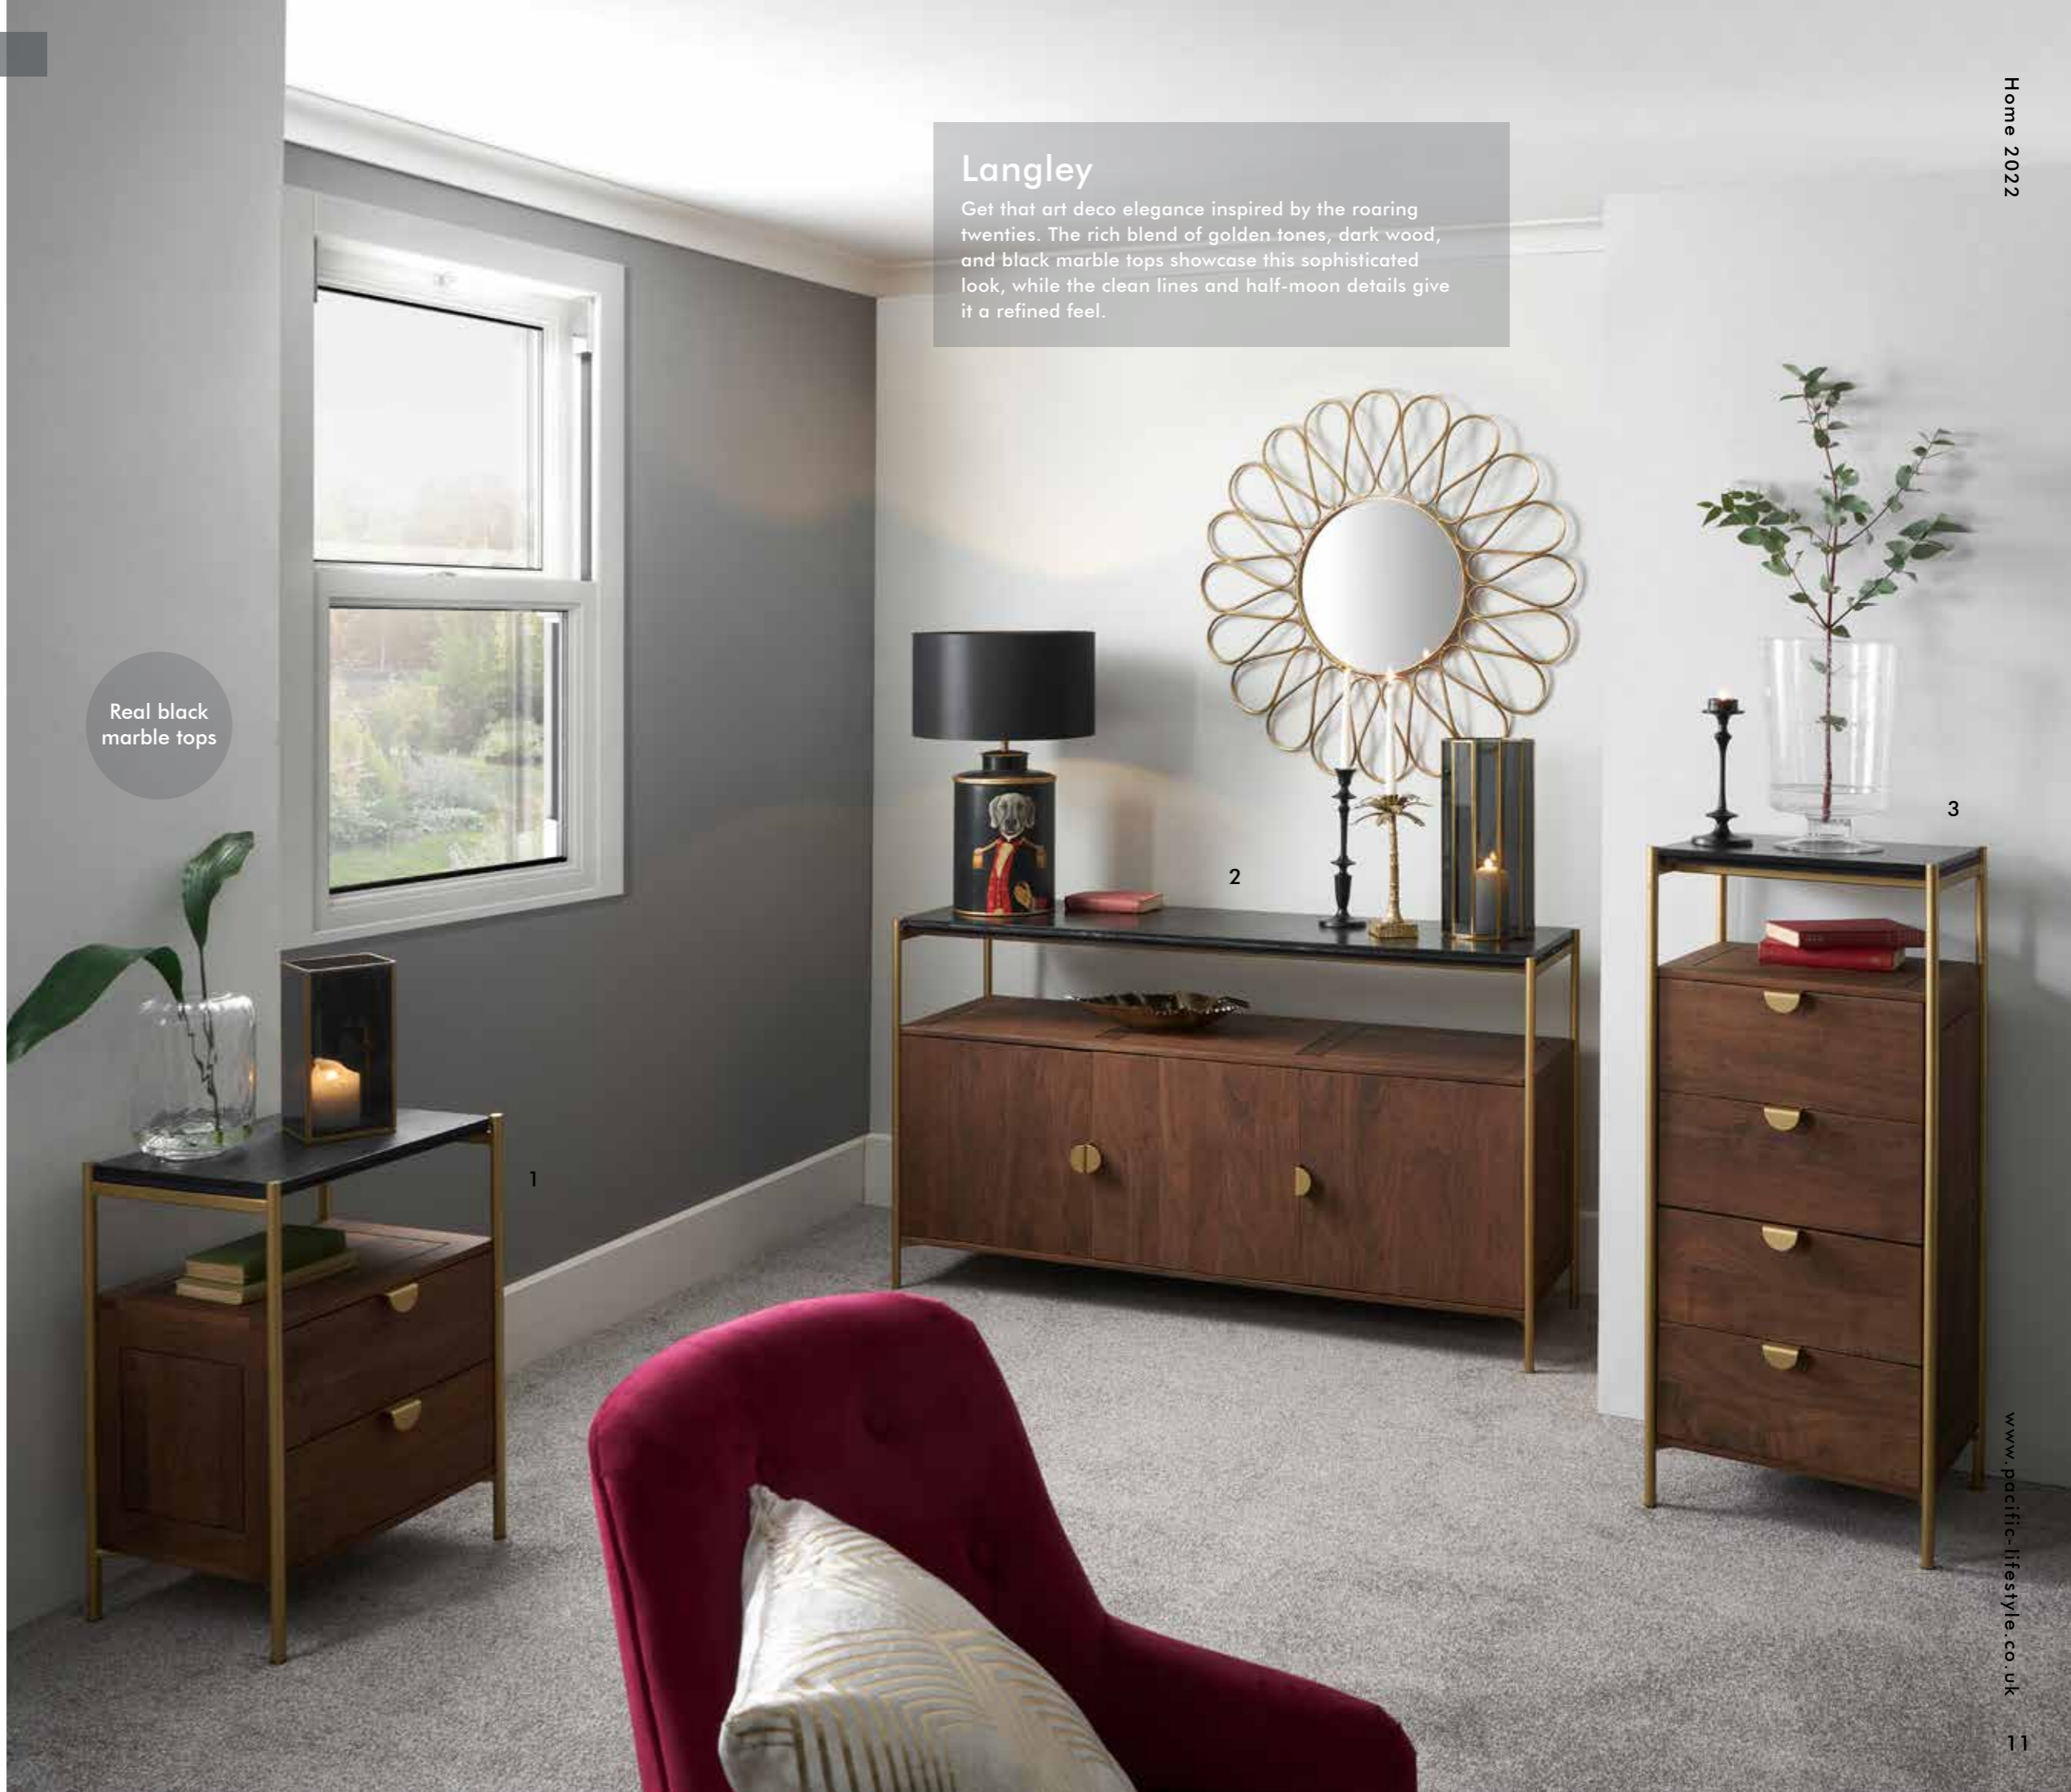

Langley

Get that art deco elegance inspired by the roaring twenties. The rich blend of golden tones, dark wood, and black marble tops showcase this sophisticated look, while the clean lines and half-moon details give it a refined feel.

Real black marble tops

1. LANGLEY Acacia Wood & Black Marble 2 Drawer Bedside Unit

76-465

DIMS: W45 x D36 x H66cm

MATERIAL: Acacia Wood & Marble

2. LANGLEY Acacia Wood & Black Marble Sideboard

76-467

DIMS: W142 x D45 x H80cm

MATERIAL: Acacia Wood & Marble

3. LANGLEY Acacia Wood & Black Marble 4 Drawer Tall Boy

76-468

DIMS: W47 x D38 x H108cm

MATERIAL: Acacia Wood & Marble