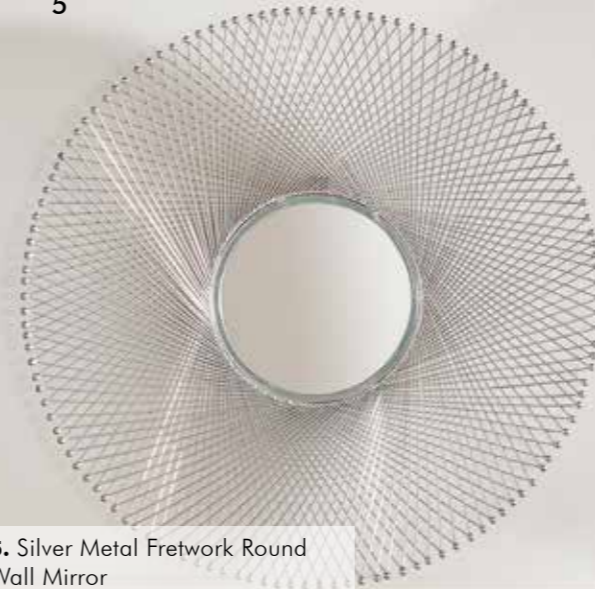

4. Gold Metal Starburst Round Wall Mirror
73-092-GO
 DIMS: W80.5 x D8 x H80.5cm
 MATERIAL: Glass & Metal

1

1. Silver Metal Frame Round Wall Mirror
73-093-SI
 DIMS: W90 x D6 x H90cm
 MATERIAL: Glass & Metal

2. Gold Metal Frame Round Wall Mirror
73-093-GO
 DIMS: W90 x D6 x H90cm
 MATERIAL: Glass & Metal

Sculptural metal frame

2

3

3. Gold Metal Frame Round Mirror
73-120-GO
 DIMS: W100 x D4.5 x H100cm
 MATERIAL: Glass & Metal

4. Silver Metal Frame Round Mirror
73-120-SI
 DIMS: W100 x D4.5 x H100cm
 MATERIAL: Glass & Metal

4

5

5. Silver Metal Fretwork Round Wall Mirror
73-109-SI
 DIMS: W83 x D14 x H83cm
 MATERIAL: Glass & Metal

6. Gold Metal Fretwork Round Wall Mirror
73-109-GO
 DIMS: W83 x D14 x H83cm
 MATERIAL: Glass & Metal

6

Stunning
flower
designs

2

1. Black Metal Floral Frame Round Wall Mirror
73-121-BK
DIMS: W76 x D3 x H76cm
MATERIAL: Glass & Metal