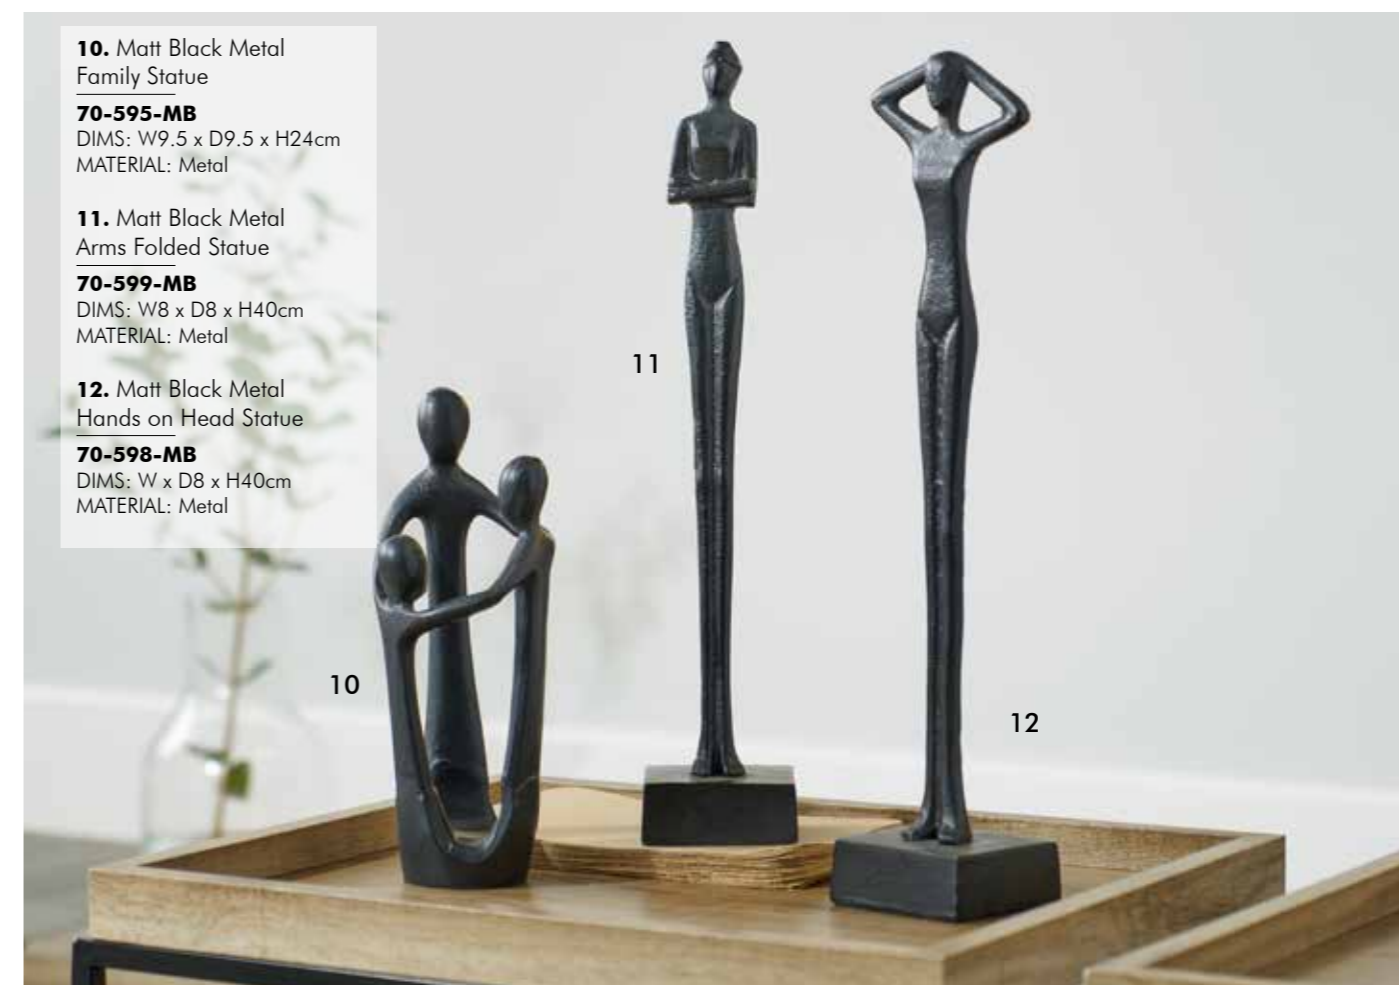

10. Matt Black Metal Family Statue

70-595-MB
DIMS: W9.5 x D9.5 x H24cm
MATERIAL: Metal

11. Matt Black Metal Arms Folded Statue

70-599-MB
DIMS: W8 x D8 x H40cm
MATERIAL: Metal

12. Matt Black Metal Hands on Head Statue

70-598-MB
DIMS: W x D8 x H40cm
MATERIAL: Metal