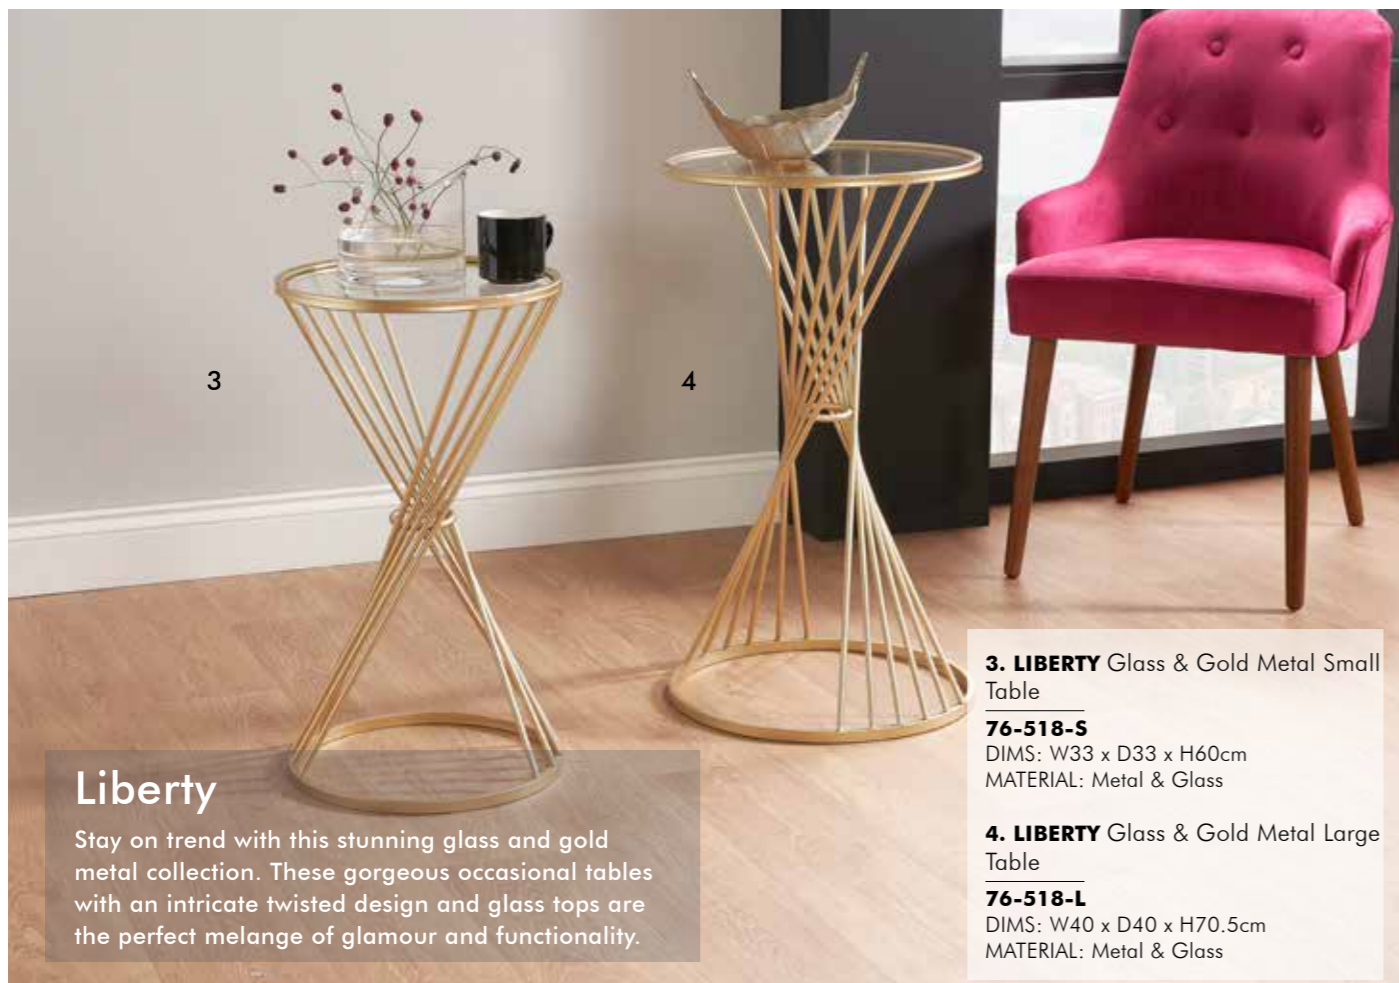

Liberty

Stay on trend with this stunning glass and gold metal collection. These gorgeous occasional tables with an intricate twisted design and glass tops are the perfect melange of glamour and functionality.

3. LIBERTY Glass & Gold Metal Small Table

76-518-S
DIMS: W33 x D33 x H60cm
MATERIAL: Metal & Glass

4. LIBERTY Glass & Gold Metal Large Table

76-518-L
DIMS: W40 x D40 x H70.5cm
MATERIAL: Metal & Glass

Sangli

Our Sangli tables are big, bold and beautiful! Exquisite hammered metal tables available in two colours and sizes, providing a distinctive focal point in any environment.