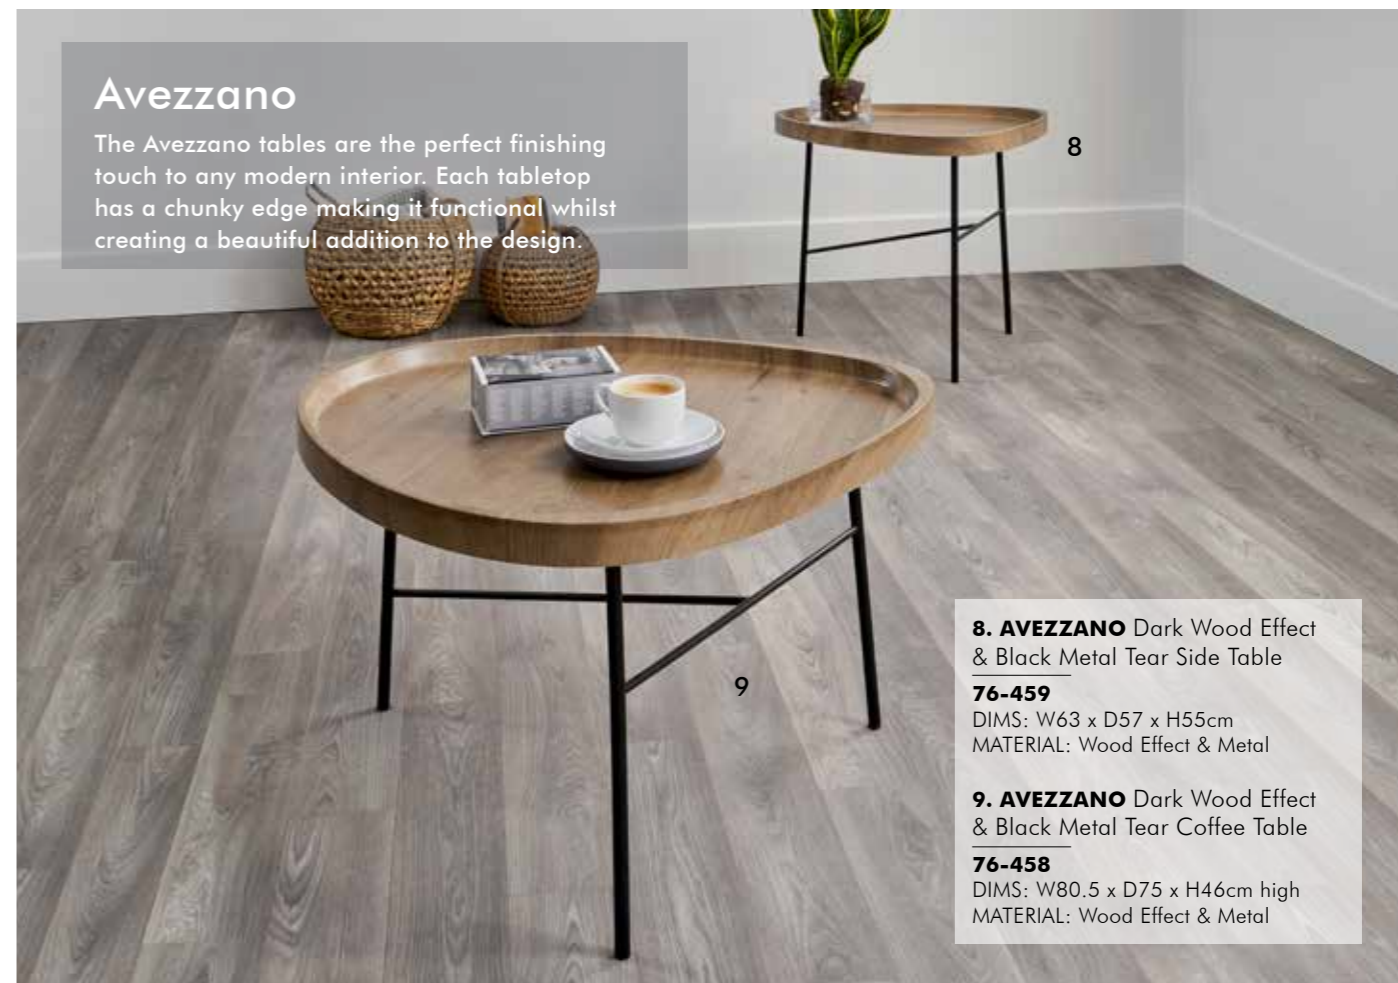

Avezzano

The Avezzano tables are the perfect finishing touch to any modern interior. Each tabletop has a chunky edge making it functional whilst creating a beautiful addition to the design.

8. AVEZZANO Dark Wood Effect & Black Metal Tear Side Table

76-459
DIMS: W63 x D57 x H55cm
MATERIAL: Wood Effect & Metal

9. AVEZZANO Dark Wood Effect & Black Metal Tear Coffee Table

76-458
DIMS: W80.5 x D75 x H46cm high
MATERIAL: Wood Effect & Metal