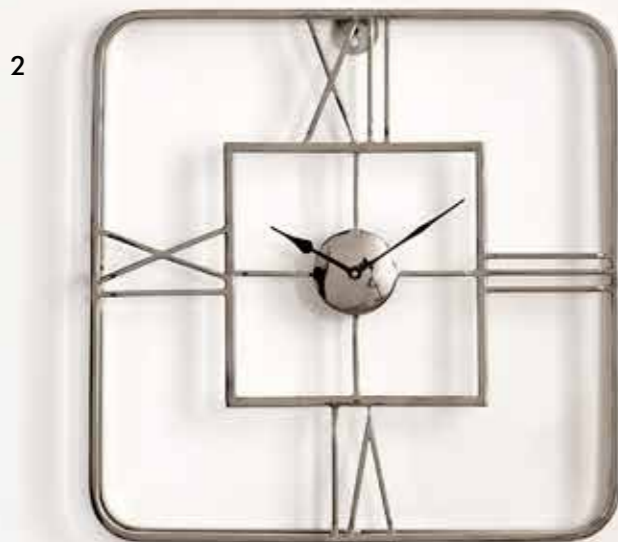

7

8

1

1. Gold Metal Square Wall Clock
75-214-GO
 DIMS: W51 x D7.5 x H51cm
 MATERIAL: Metal

2. Silver Metal Square Wall Clock
75-214-SI
 DIMS: W51 x D7.5 x H51cm
 MATERIAL: Metal

2

Geometric design

3