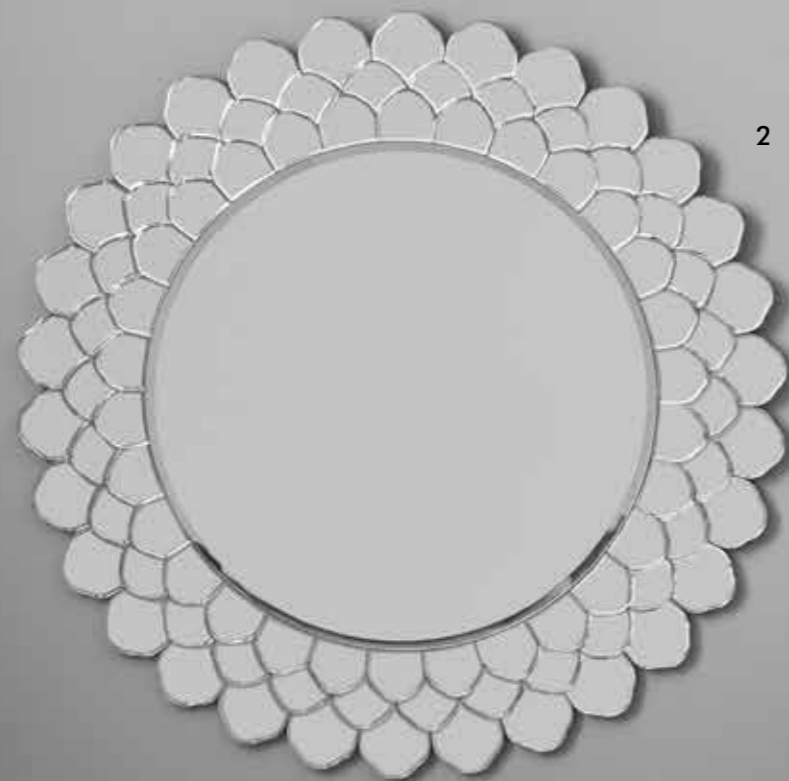

2. Antique Silver Rectangular Mirror
73-115
 DIMS: W51.5 x D3.5 x H70cm
 MATERIAL: Glass & Metal

2

4

3. Mirrored Glass Tile Square Wall Mirror
73-113
 DIMS: W65 x D3.5 x H65cm
 MATERIAL: Glass & Metal

4. Mirrored Glass Tile Round Wall Mirror
73-112
 DIMS: W80 x D3.1 x H80cm
 MATERIAL: Glass & Metal

3

1. Mirrored Glass Starburst Round Wall Mirror

73-091
DIMS: W80 x D2 x H80cm
MATERIAL: Glass

2. Clear Layered Glass Round Wall Mirror

73-069
DIMS: W80 x D2 x H80cm
MATERIAL: Glass

3. Mirrored Glass Rectangular Floor Mirror