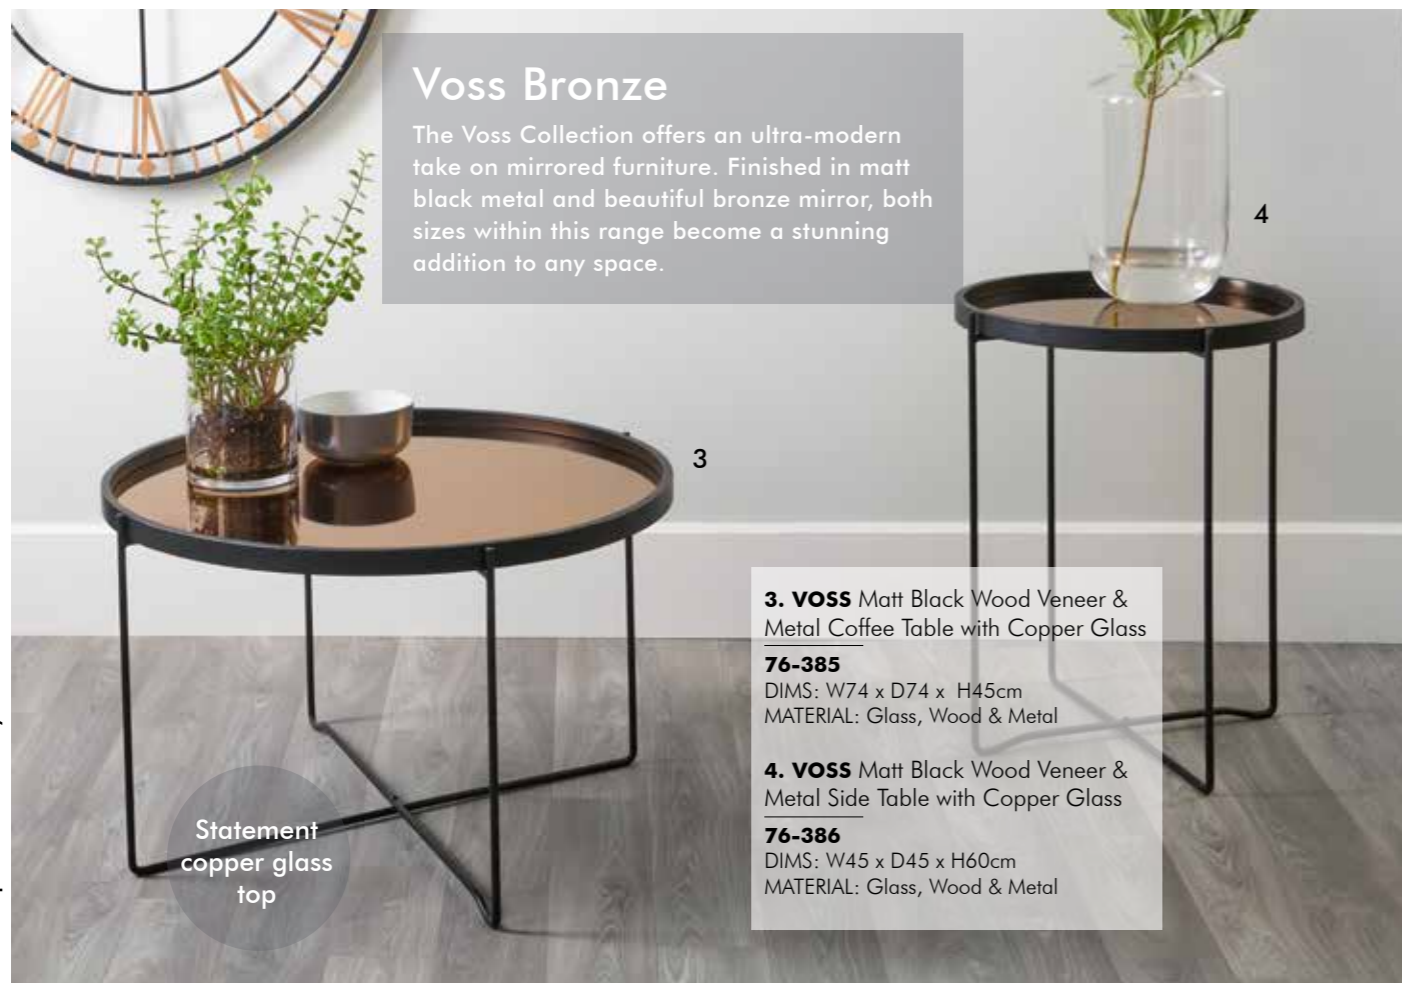

Regency

The Regency collection has a proven design that remains cleverly understated. The range features a working clock under the glass tabletop, finished in a luxe industrial antique black metal giving it the perfect chic feel.

1. REGENCY Antique Black Metal Round Clock Side Table

76-411
DIMS: W61.5 x D61.5 x H52cm
MATERIAL: Glass & Metal

2. REGENCY Antique Black Metal Round Clock Table

76-410
DIMS: W80 x D80 x H38cm
MATERIAL: Glass & Metal

Working clock feature

1

2

Voss Bronze

The Voss Collection offers an ultra-modern take on mirrored furniture. Finished in matt black metal and beautiful bronze mirror, both sizes within this range become a stunning addition to any space.

3. VOSS Matt Black Wood Veneer & Metal Coffee Table with Copper Glass

76-385
DIMS: W74 x D74 x H45cm
MATERIAL: Glass, Wood & Metal

4. VOSS Matt Black Wood Veneer & Metal Side Table with Copper Glass

76-386
DIMS: W45 x D45 x H60cm
MATERIAL: Glass, Wood & Metal

Statement copper glass top

3

4

Voss Foxed & Brookfield

Add a little luxury to your living space with our superb selection of occasional tables from the Voss & Brookfield range. Our tables not only add convenience but also major style points to your interiors.

Matching mirror on P159

5. BROOKFIELD Brown Wood Veneer Set of 2 Side Tables

76-477
DIMS: W82 x D4 x H55cm
MATERIAL: Wood Veneer & Metal

6. BROOKFIELD Brown Wood Veneer Coffee Table

76-476
DIMS: W80 x D80 x H40cm
MATERIAL: Wood Veneer & Metal

7. VOSS Matt Black Wood Veneer & Metal Coffee Table with Foxed Glass

76-436
DIMS: W74 x D74 x H45cm
MATERIAL: Wood Veneer, Metal & Foxed Glass

8. VOSS Matt Black Wood Veneer & Metal Side Table with Foxed Glass

76-437
DIMS: W45 x D45 x H60cm
MATERIAL: Wood Veneer, Metal & Foxed Glass

Brown wood veneer tabletops

Fabulous foxed glass

5

6

7

8