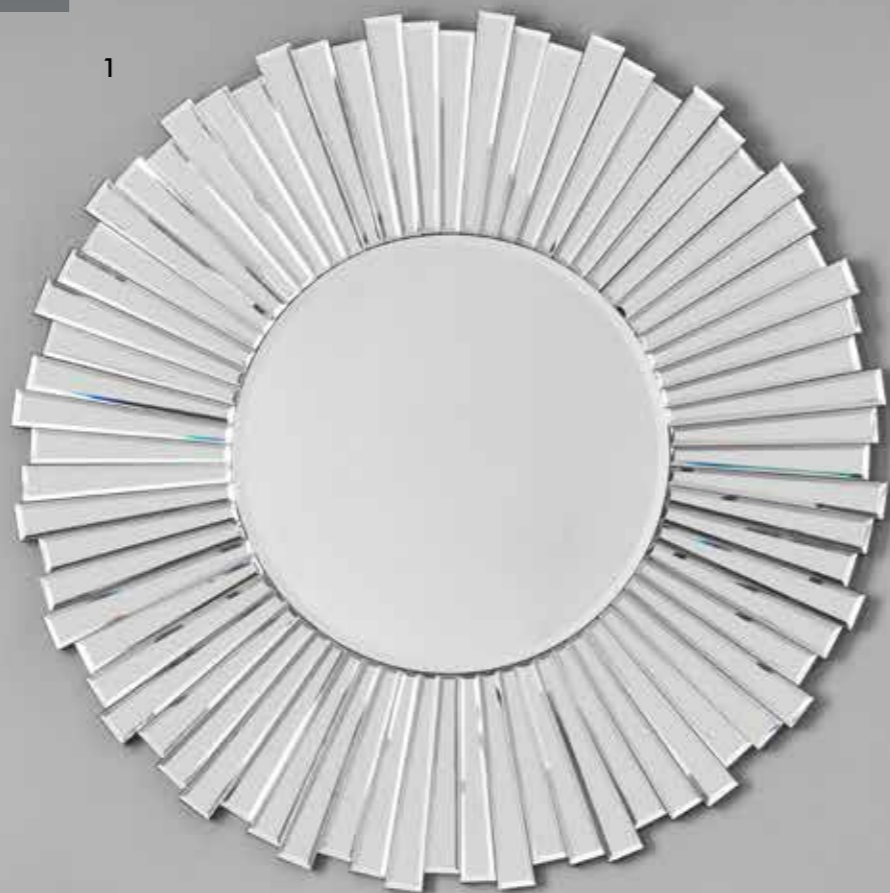

2. Gold Starburst Wall Mirror
73-114
DIMS: W79.5 x D3 x H79.5cm
MATERIAL: Glass & Metal

3. Antique Gold Metal Petal Design Round Wall Mirror
73-065
DIMS: W90 x D4 x H90cm
MATERIAL: Glass & Metal

4. Bamboo Round Wall Mirror
73-119-S
DIMS: W70 x D2 x H70cm
MATERIAL: Bamboo & Glass

5. Bamboo Round Wall Mirror
73-119-L
DIMS: W90 x D2 x H90cm
MATERIAL: Bamboo & Glass

4

Intricately woven bamboo

5

Beautiful artisan finish

1

1. Antique Silver Metal Art Deco Round Wall Mirror
73-110
 DIMS: W89 x D1.8 x H89cm
 MATERIAL: Glass & Metal

2. Antique Silver Rectangular Mirror
73-115
 DIMS: W51.5 x D3.5 x H70cm
 MATERIAL: Glass & Metal

2

4

3. Mirrored Glass Tile Square Wall Mirror
73-113
 DIMS: W65 x D3.5 x H65cm
 MATERIAL: Glass & Metal

4. Mirrored Glass Tile Round Wall Mirror
73-112
 DIMS: W80 x D3.1 x H80cm
 MATERIAL: Glass & Metal

3

1. Mirrored Glass Starburst Round Wall Mirror

73-091
DIMS: W80 x D2 x H80cm
MATERIAL: Glass

2. Clear Layered Glass Round Wall Mirror

73-069
DIMS: W80 x D2 x H80cm
MATERIAL: Glass

3. Mirrored Glass Rectangular Floor Mirror