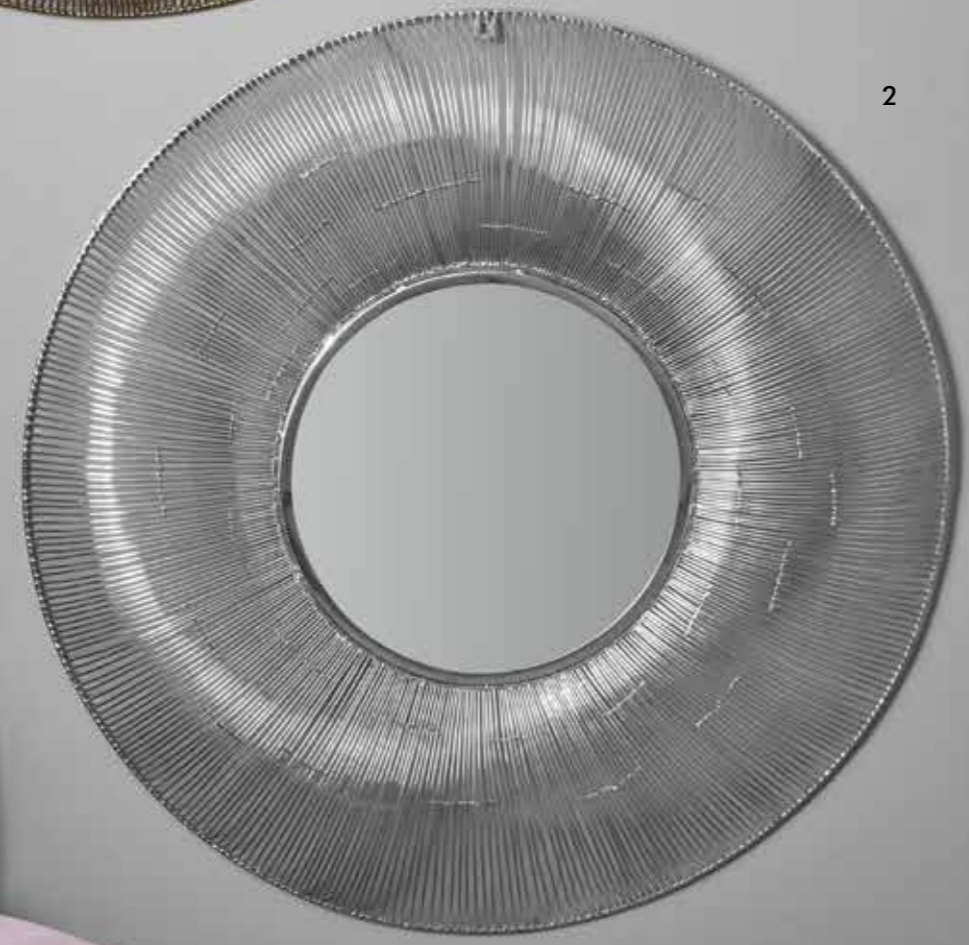

1

2

3

Statement metallic finishes

4