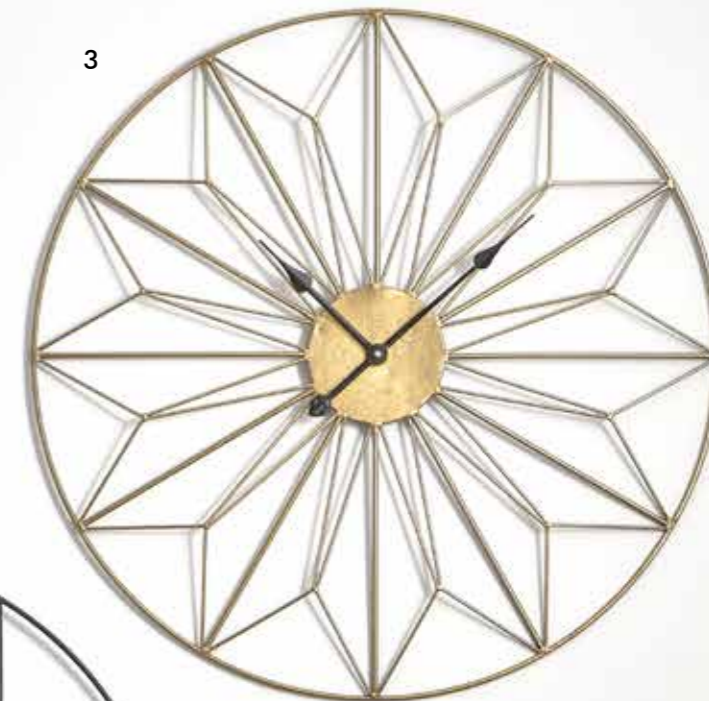

5

6

7. Silver Metal Double Framed Wall Clock

75-221-SI

DIMS: W50 x D5.5 x H50cm
MATERIAL: Metal

8. Gold Metal Double Framed Wall Clock

75-221-GO

DIMS: W50 x D5.5 x H50cm
MATERIAL: Metal

7

8

1

1. Gold Metal Square Wall Clock
75-214-GO
 DIMS: W51 x D7.5 x H51cm
 MATERIAL: Metal

2. Silver Metal Square Wall Clock
75-214-SI
 DIMS: W51 x D7.5 x H51cm
 MATERIAL: Metal

2

Geometric design

3

4

3. Antique Gold Metal Geo Design Round Wall Clock
75-199
 DIMS: W76 x D5 x H76cm
 MATERIAL: Metal

4. Black & Gold Metal Geo Design Wall Clock
75-211
 DIMS: W76 x D5 x H76cm
 MATERIAL: Metal

1

1. Black & Gold Wooden Wall Clock

75-226-GO

DIMS: W80 x D2 x H80cm
MATERIAL: Wood & Iron

2. Antique Gold & Black Metal Round Wall Clock

75-195

DIMS: W61 x D5.5 x H61cm
MATERIAL: Metal

3. Black & Silver Wooden Wall Clock

75-226-SI

DIMS: W80 x D2 x H80cm
MATERIAL: Wood & Iron