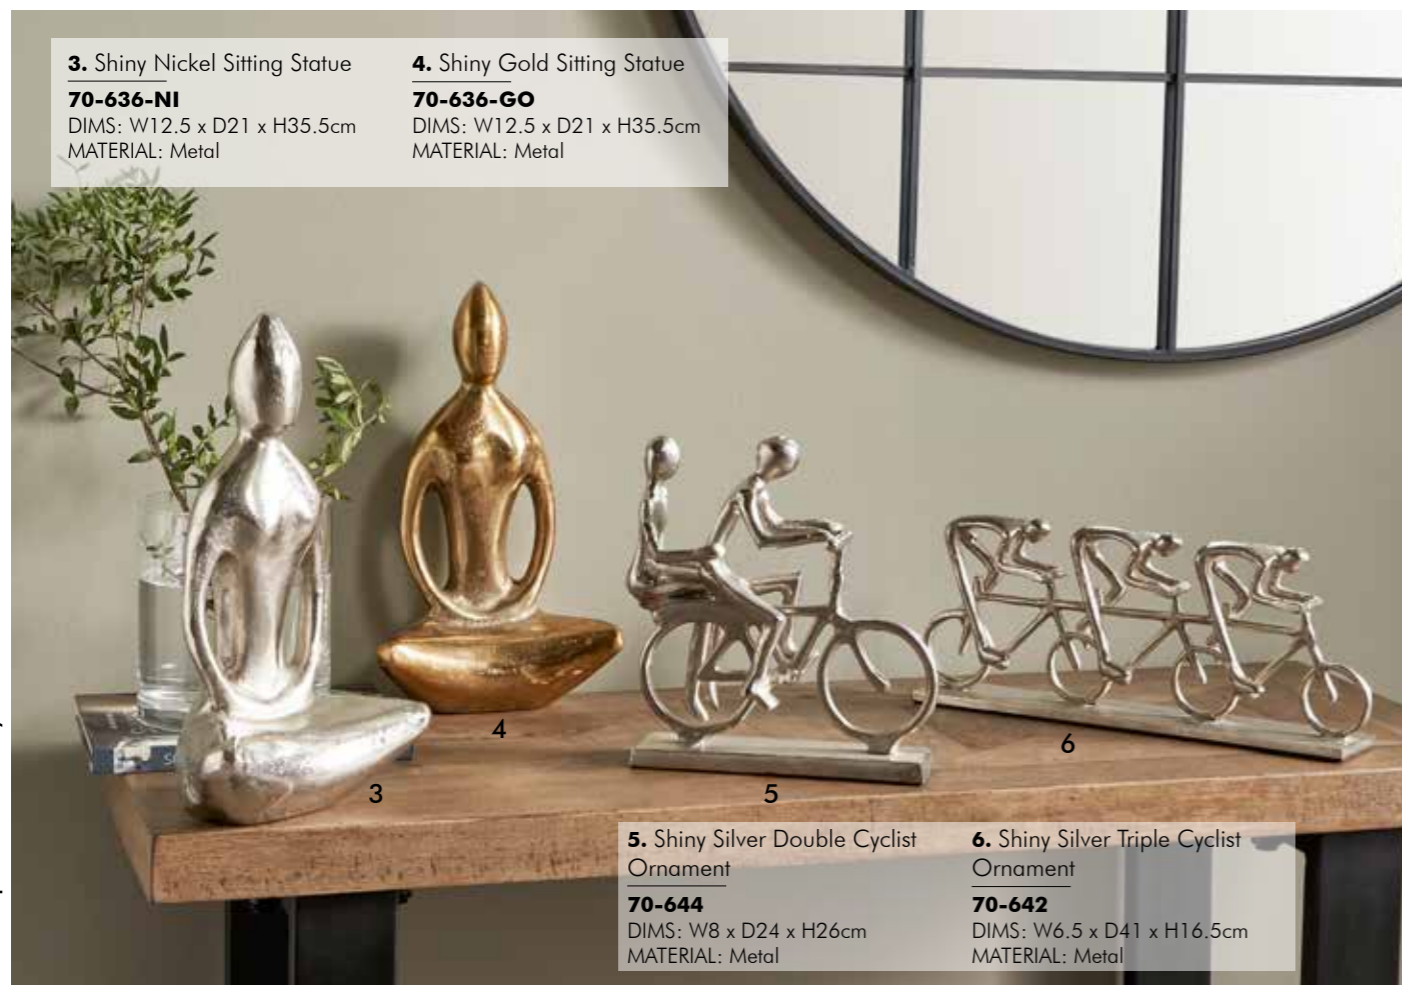

3. Shiny Nickel Sitting Statue

70-636-NI
DIMS: W12.5 x D21 x H35.5cm
MATERIAL: Metal

4. Shiny Gold Sitting Statue

70-636-GO
DIMS: W12.5 x D21 x H35.5cm
MATERIAL: Metal

5. Shiny Silver Double Cyclist Ornament

70-644
DIMS: W8 x D24 x H26cm
MATERIAL: Metal

6. Shiny Silver Triple Cyclist Ornament

70-642
DIMS: W6.5 x D41 x H16.5cm
MATERIAL: Metal